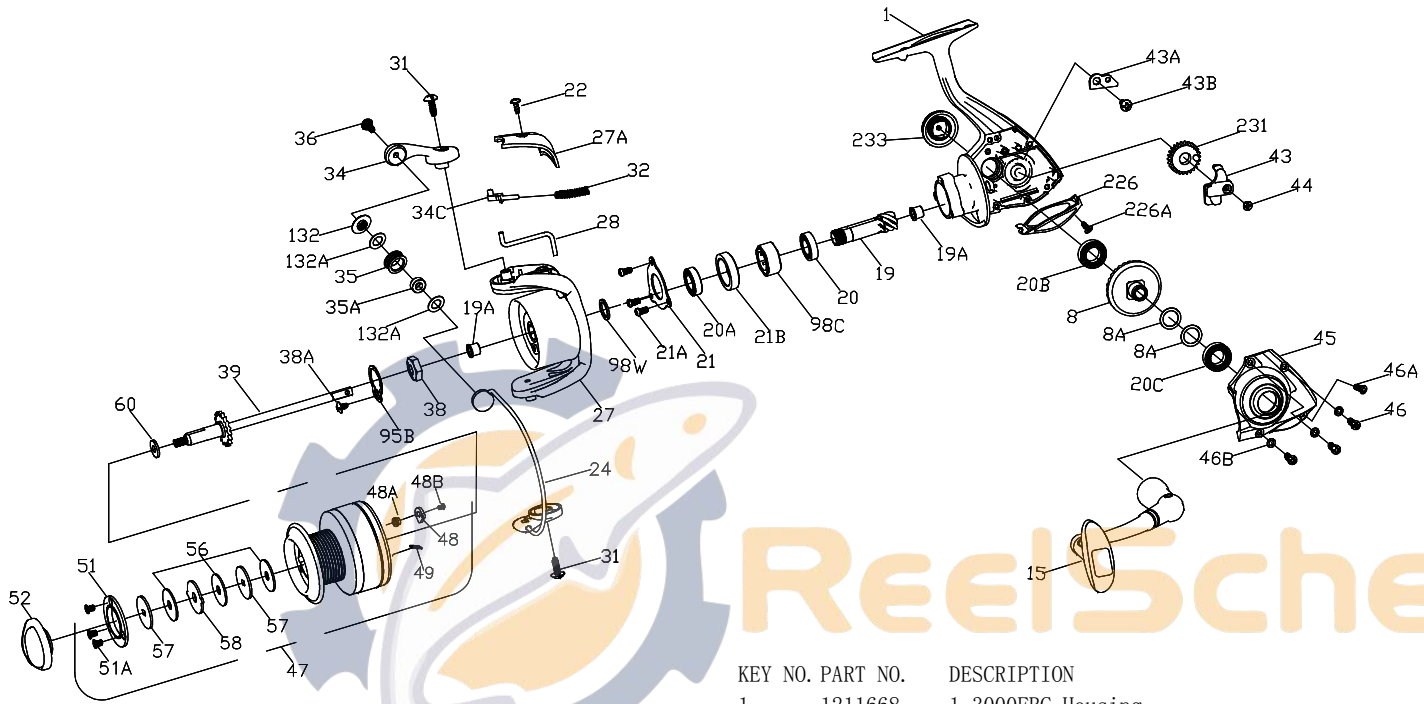

PARTS LIST FOR MODEL FIERCE 3000/4000
REEL PART NO.1206114/1206116

KEY NO.	PART NO.	DESCRIPTION
1	1211668	1-3000FRC Housing
1	1211669	1-4000FRC Housing
8	1191017	8-3000SG Main Gear
8A	1191028	8A-3000SG Shim (2 req)
15	1211587	15-3000BTL Handle Assembly
19	1191231	19-3000SG Pinion
19A	1191252	19A-3000SG Pinion Bushing (2 req)
20	1192611	20-3000SG Lower Pinion Ball Bearing
20A	1203973	20A-3000PUR Upper Pinion Ball Bearing
20B	1203974	20B-3000PUR Housing Ball Bearing
20C	1203975	20C-3000PUR Housing Cover Ball Bearing
21	1192631	21-3000SG Bearing Retainer
21A	1192644	21A-3000SG Bearing Retainer Screw (3 req)
21B	1192648	21B-3000SG Collar
22	1203978	22-3000PUR Bail Pivot Cover Screw
24	1211671	24-3000FRC Bail Wire Assembly
24	1211672	24-4000FRC Bail Wire Assembly
27	1211673	27-3000FRC Rotor (w/weight & screw)
27	1211510	27-4000FRC Rotor (w/weight & screw)
27A	1211511	27A-3000FRC Bail Pivot Cover
27A	1211512	27A-4000FRC Bail Pivot Cover
28	1203985	28-3000PUR Trip Lever
28	1203986	28-4000PUR Trip Lever
31	1203987	31-3000PUR Bail Arm Screw (2 req)
32	1203988	32-3000PUR Bail Spring
34	1211513	34-3000FRC Bail Arm
34C	1203990	34C-3000PUR Pivot Arm
35	1191674	35-3000SG Line Roller
35A	1203992	35A-3000PUR Line Roller Bushing
36	1203993	36-3000PUR Bail Stud Screw
38	1191728	38-3000SG Rotor Nut
38A	1203995	38A-3000PUR Rotor Locking Plate Screw
39	1211514	39-3000FRC Spool Shaft Assembly
39	1211515	39-4000FRC Spool Shaft Assembly
43	1191800	43-3000SG Crosswind Block
43	1200531	43-4000SG Crosswind Block
43A	1191818	43A-3000SG Crosswind Block Plate
43B	1191826	43B-3000SG Crosswind Block Plate Screw
44	1191843	44-3000SG Crosswind Block Screw
45	1211516	45-3000FRC Housing Cover
46	1191901	46-3000SG Housing Cover Screw (3 req)
46A	1191906	46A-3000SG Housing Cover Screw A
46B	1191907	46B-3000SG Housing Cover Washer (3 req)
47	1211517	47-3000FRC Spool Complete
47	1211518	47-4000FRC Spool Complete
48	1211604	48-3000SG Click Tongue
48A	1214226	48A-3000SG Click Tongue Washer
48B	1214189	48B-3000SG Spool Click Screw
49	1211605	49-3000SG Click Tongue Spring
51	1191976	51-3000SG Retaining Spacer
51A	1191986	51A-3000SG Retaining Screw (3 req)
52	1214190	52-3000FRC Drag Knob Assembly
56	1192035	56-3000SG Drag Washer (3 req)
57	1192043	57-3000SG Keyed Washer (2 req)
58	1192052	58-3000SG Eared Washer
60	1192060	60-3000SG Thrust Washer
95B	1192185	95B-3000SG Rotor Locking Plate
98C	1192212	98C-3000SG Clutch/Sleeve Assembly
98W	1192228	98W-2000SG Clutch Washer
132	1192298	132-7000SG Roller Washer
132A	1192302	132A-3000SG Line Roller Washer (2 req)
226	1214191	226-3000FRC Rear Cover
226A	1192473	226A-3000SG Rear Cover Screw
231	1192498	231-3000SG Crosswind Gear
231	1200522	231-4000SG Crosswind Gear
233	1211667	233-3000FRC Bearing Cover Assembly